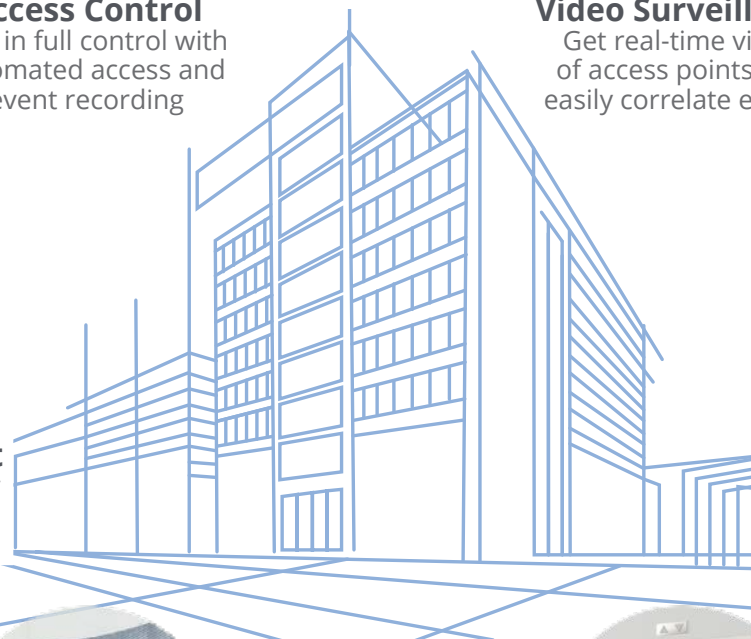

Access Control

Stay in full control with
automated access and
event recording

Video Surveillance

Get real-time views
of access points and
easily correlate events

Mobile Management

Manage security from any
location and open doors
with smartphones

Identity Federation

Create and manage
credentials across
systems and locations

Visitor Management

Create a welcoming
environment for visitors
while automating tracking

Elevator Control

Adjust who has access to
floors and manage cab
traffic in tower buildings