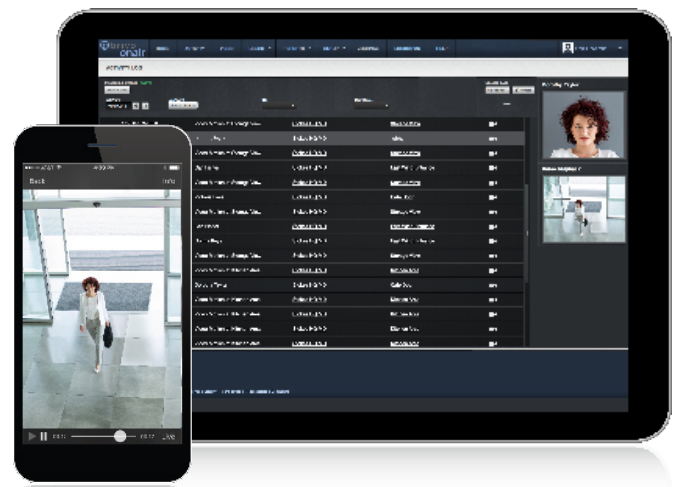

BRIVO ONAIR CAM

Brivo platform solution that links video to access control events

Camera to Cloud Recording for the Brivo Onair Platform

Brivo Onair Cam delivers the simplicity of direct camera to cloud video recording and storage. Businesses can easily link important access control events with recorded video and remotely check a live video feed to better protect their facilities.

INDOOR & OUTDOOR POE DOME

B-OAC-INDM-2.8
B-OAC-INDM-3.6
B-OAC-OUTDM-2.8
B-OACS-OUTDM-3.6

OUTDOOR POE BULLET

B-OAC-OUTBLT-3.6

INDOOR WIRELESS CUBE

B-OAC-INCB-TXR-2.8

APPLICATIONS & BENEFITS

- Perfect for sites with lower camera counts needing reliable off-site video storage
- Offers the benefits of HD cameras and cloud storage without the cost and maintenance of local recording equipment
- Provides a quick and simple process to link access control doors with the associated video cameras
- Reduces incident review time with a two-click process to select and play the video clip associated with important access control events
- Offers the flexibility to choose from three video resolutions from 480p to 1080p and eight retention options from seven days to two years
- Wireless (transformer) and wired (PoE) camera options available

BRIVO ONAIR CAM SPECIFICATIONS

BRIVO ONAIR CAM SOFTWARE SPECIFICATIONS	
Software updates	Automatic
Link Onair access/alarm events to video	Yes
Re-play video clips and search for video in Brivo UI	Yes
View live and event video	Yes
Site camera counts	Typically 6 cameras or less
Need for on-premise gateway	No
Video storage	Offsite
Recording resolutions	Plans available for SD (480p), HD1 (720p), and HD2 (1080p)
Recommended bandwidth averages	SD = .5 mbps, HD1 = 1 mbps, HD2 = 2 mbps
Recording type	Continuous or event-based
Recording retention	Plans available for 7 to 730 days of storage